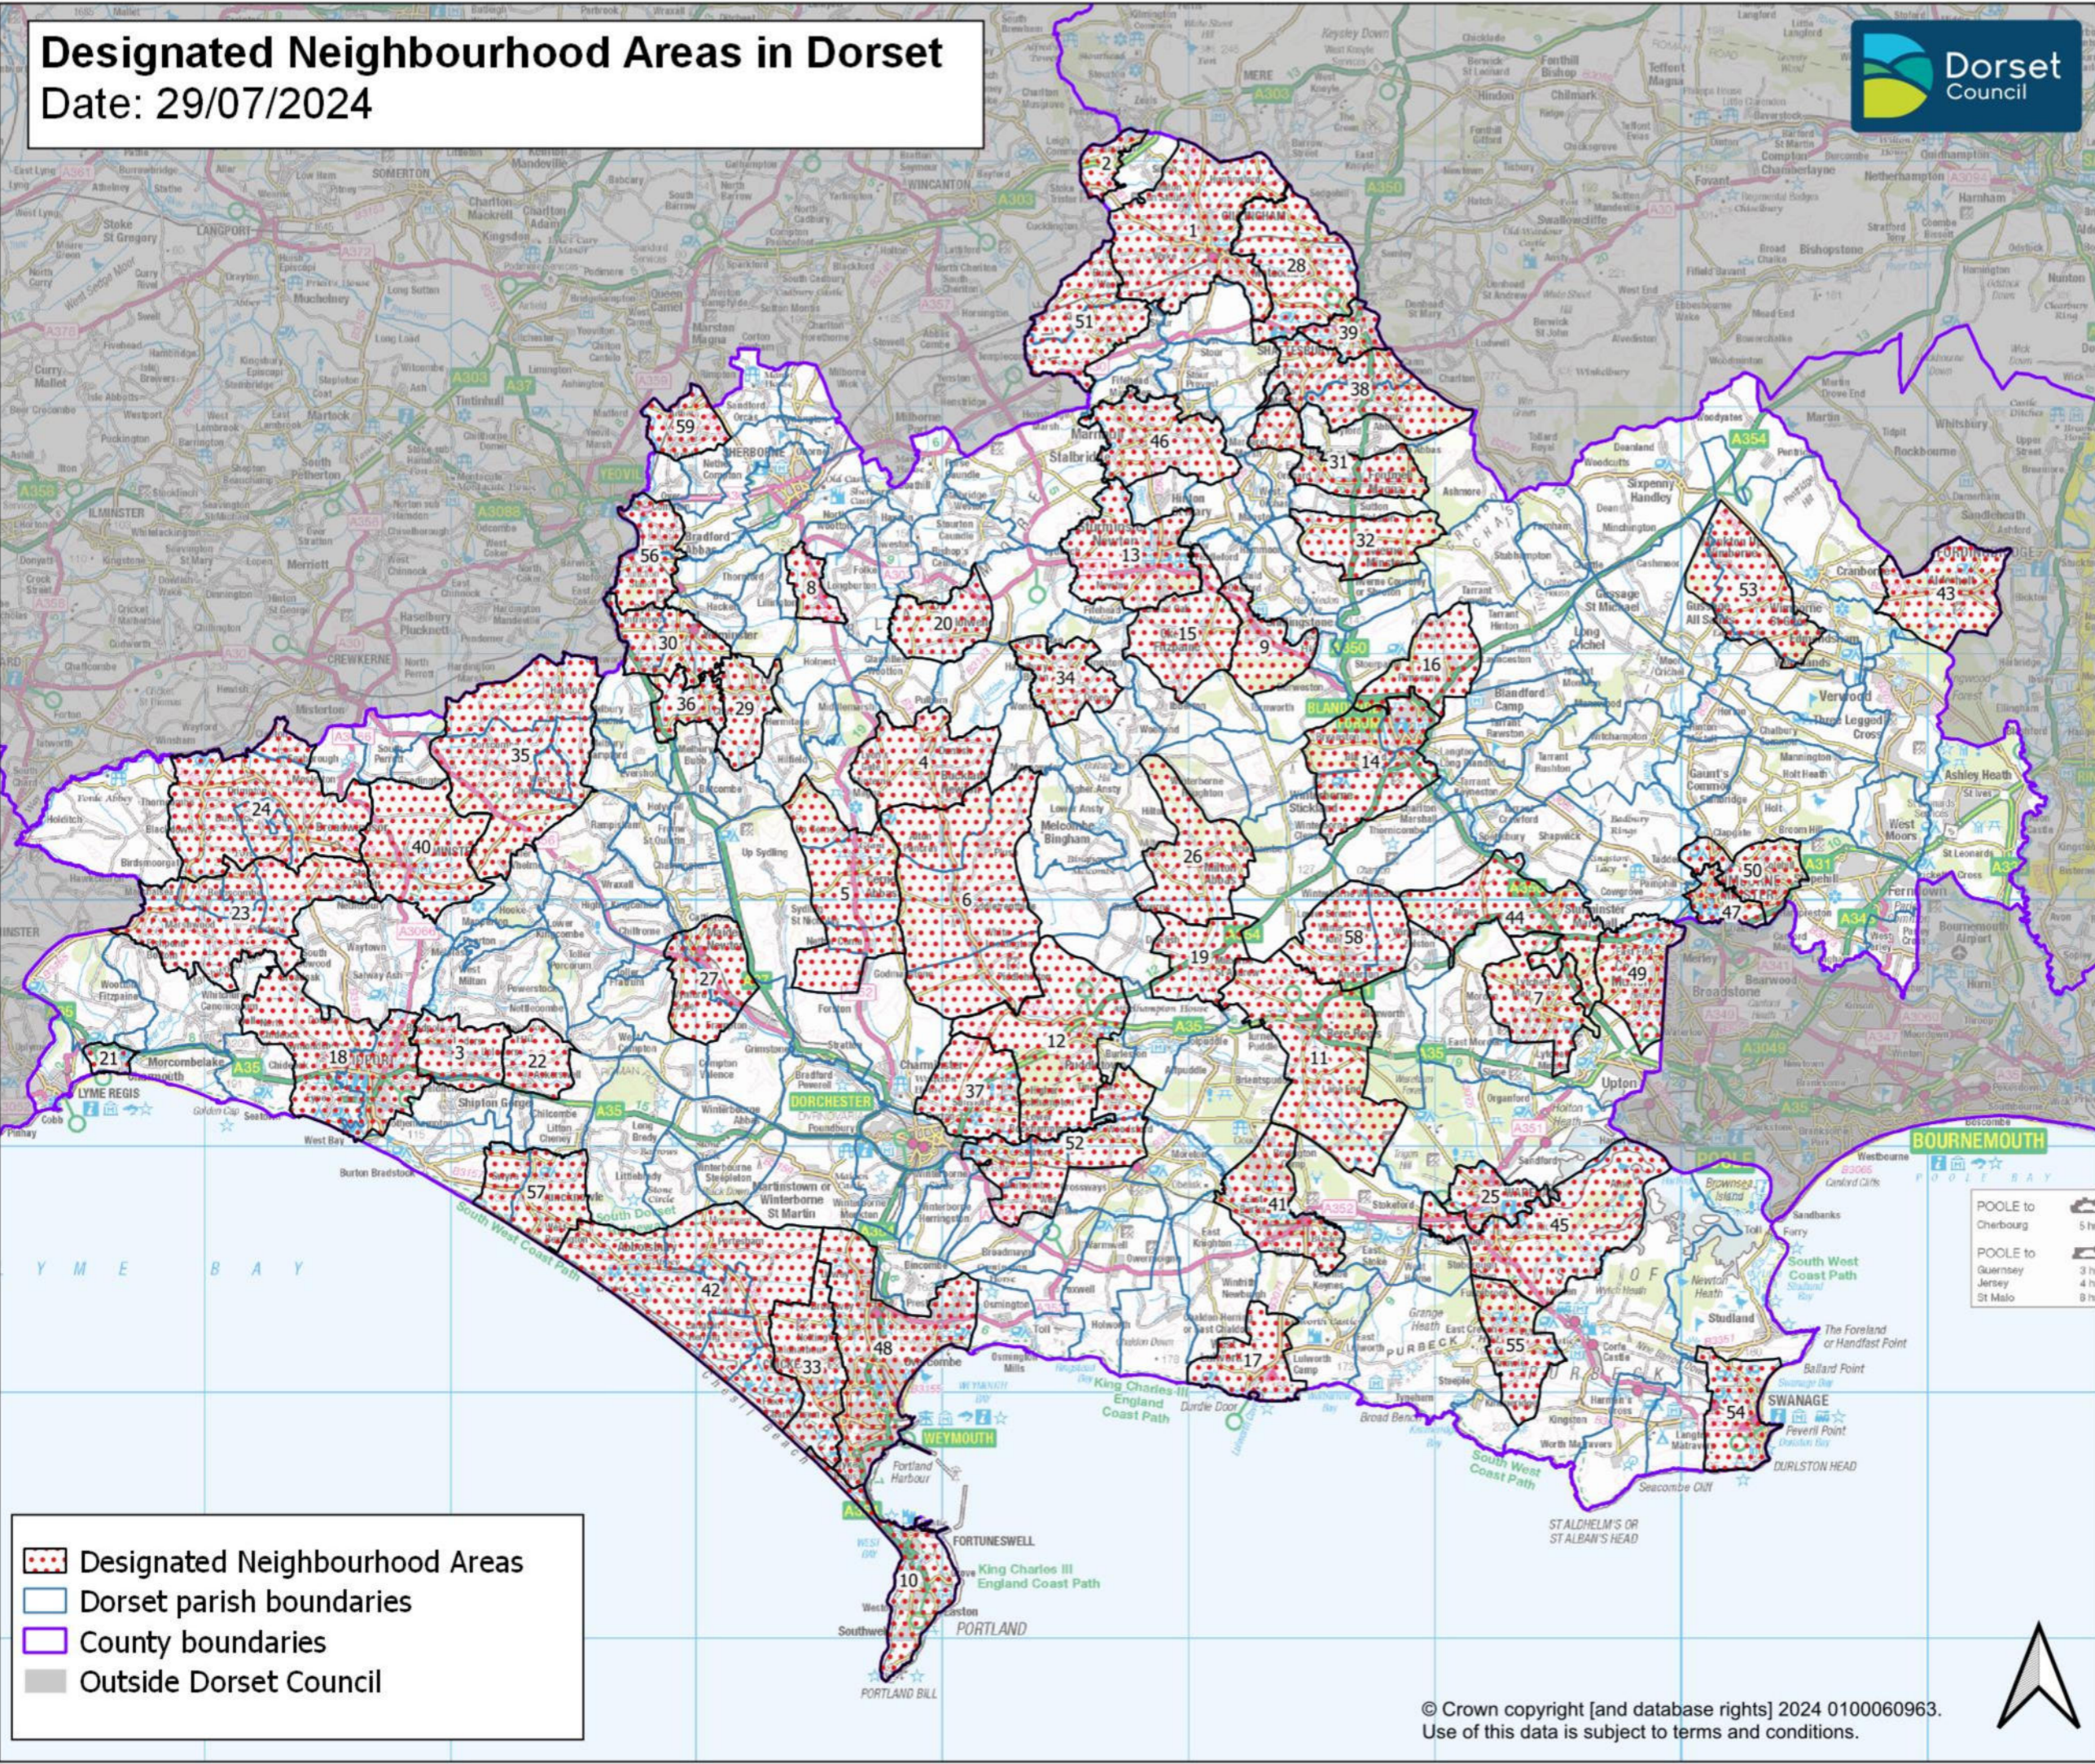

Designated Neighbourhood Areas in Dorset

Date: 29/07/2024

- 1 Gillingham
- 2 Bourton
- 3 Loders
- 4 Buckland Newton
- 5 Cerne Valley
- 6 Piddle Valley
- 7 Lytchett Matravers
- 8 Longburton (Cam Vale)
- 9 Shillingstone
- 10 Portland
- 11 Bere Regis
- 12 Puddletown
- 13 Sturminster Newton
- 14 Blandford +
- 15 Okeford Fitzpaine
- 16 Pimperne
- 17 West Lulworth
- 18 Bridport Area
- 19 Milborne St Andrew
- 20 Holwell
- 21 Charmouth
- 22 Askerswell
- 23 Upper Marshwood Vale
- 24 Broadwindsor
- 25 Wareham
- 26 Milton Abbas
- 27 Maiden Newton & Frome Vauchurch
- 28 Motcombe
- 29 Leigh
- 30 Yetminster & Ryme Intrinseca
- 31 Fontmell Magna
- 32 Iwerne Minster
- 33 Chickerell
- 34 Hazelbury Bryan
- 35 Corscombe, Halstock & District
- 36 Chetnole & Stockwood
- 37 Stinsford
- 38 Melbury Abbas & Cann
- 39 Shaftesbury
- 40 Beaminster
- 41 Wool
- 42 Chesil Bank
- 43 Alderholt
- 44 Sturminster Marshall
- 45 Arne
- 46 Marnhull
- 47 Wimborne Minster
- 48 Weymouth
- 49 Corfe Mullen
- 50 Colehill
- 51 Buckhorn Weston & Kington Magna
- 52 Knightsford
- 53 Wimborne St Giles
- 54 Swanage
- 55 Church Knowle
- 56 Bradford Abbas & Clifton Maybank
- 57 Puncknowle & Swyre
- 58 Lower Winterborne
- 59 Trent

- Designated Neighbourhood Areas
- Dorset parish boundaries
- County boundaries
- Outside Dorset Council