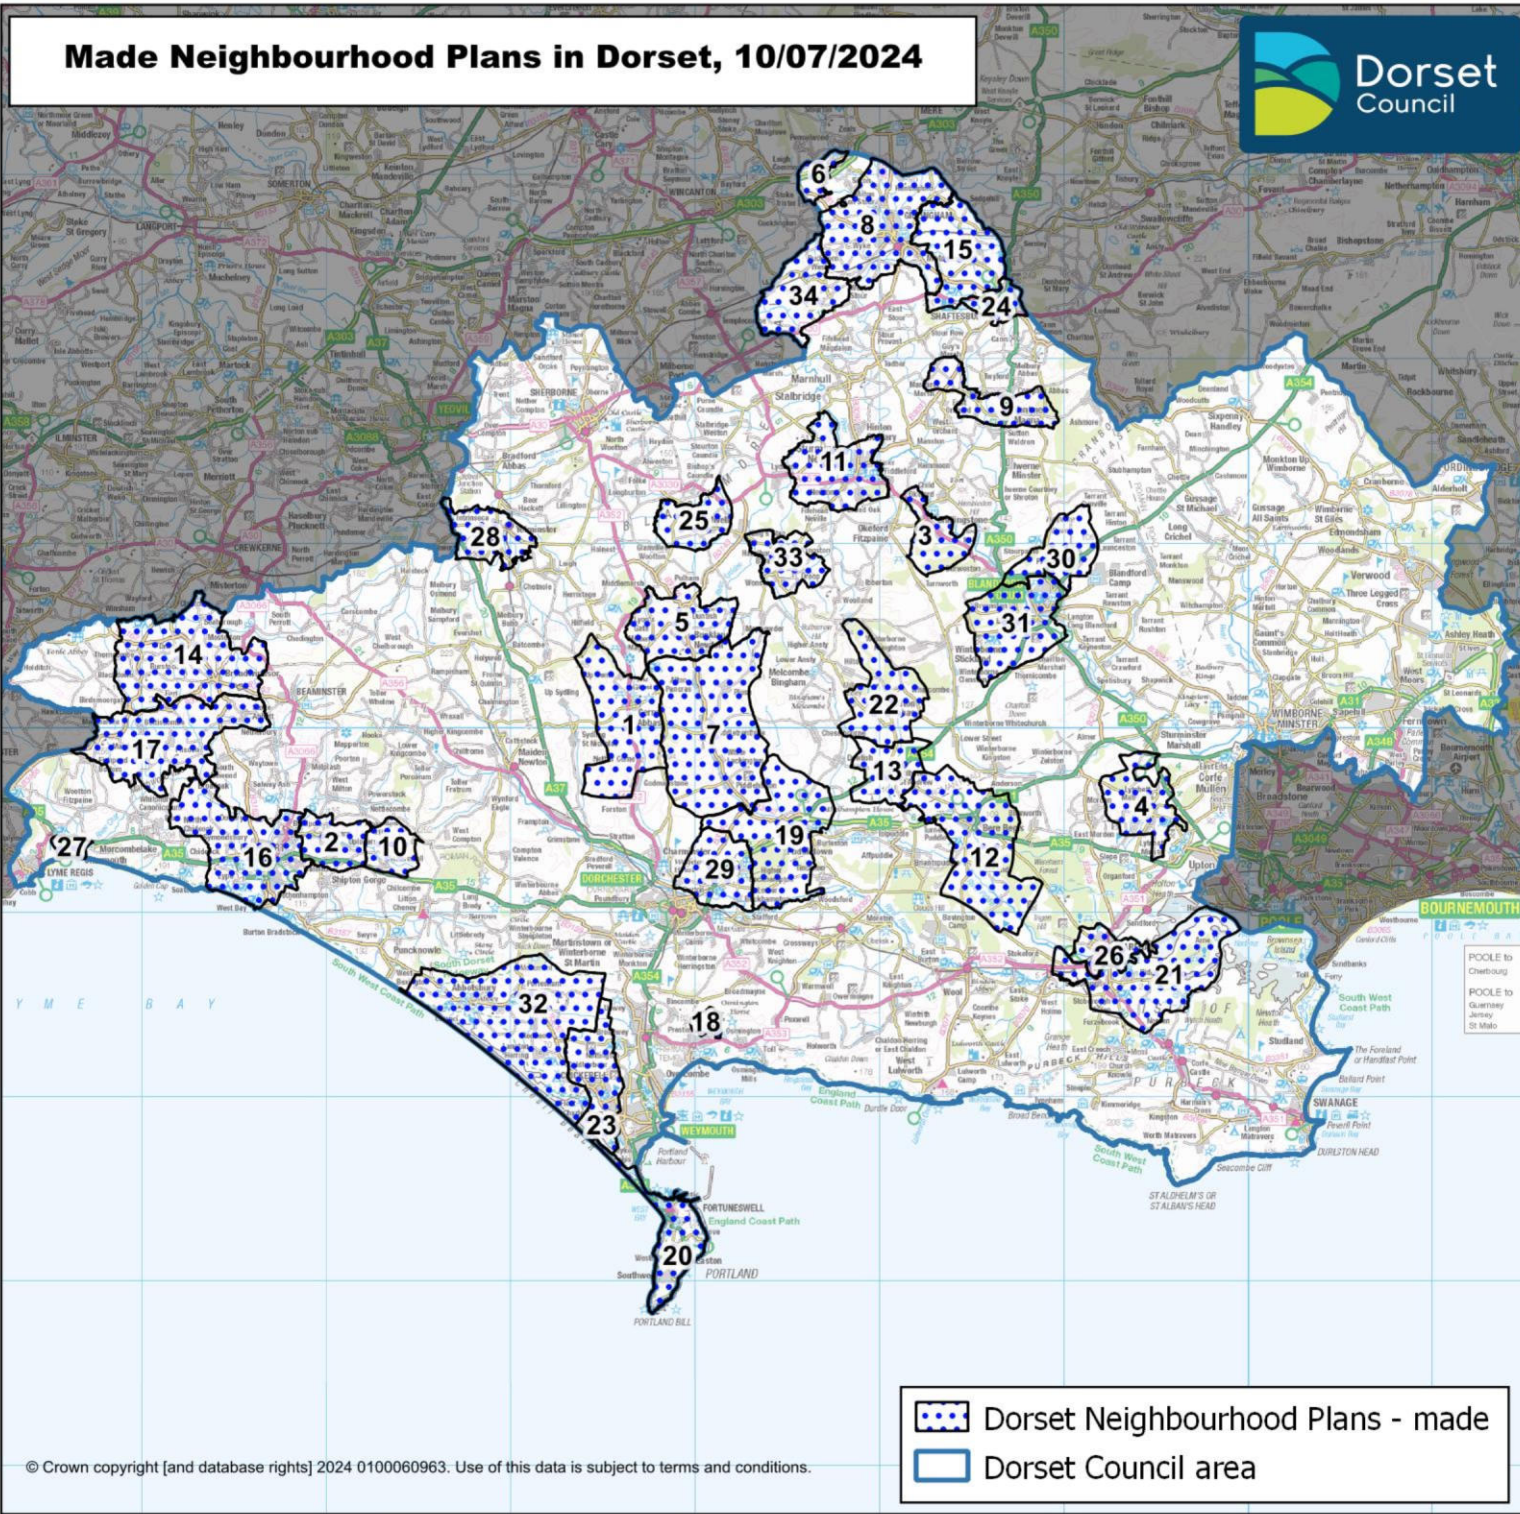

Made Neighbourhood Plans in Dorset, 10/07/2024

ID	Plan name	Date made
1	Cerne Valley NP	08/01/2015
2	Loders NP	21/07/2016
3	Shillingstone NP	21/02/2017
4	Lytchett Matravers NP	13/06/2017
5	Buckland Newton NP	07/12/2017
6	Bourton NP	26/01/2018
7	Piddle Valley NP	10/05/2018
8	Gillingham NP	27/07/2018
9	Fontmell Magna NP	28/11/2018
10	Askerswell NP	10/01/2019
11	Sturminster Newton NP	08/03/2019
12	Bere Regis NP	25/06/2019
13	Milborne St Andrew NP	01/10/2019
14	Broadwindsor NP	01/10/2019
15	Motcombe NP	10/12/2019
16	Bridport Area NP	05/05/2020
17	Upper Marshwood Vale NP	05/05/2020
18	Sutton Poyntz NP	05/05/2020
19	Puddletown NP	22/06/2021
20	Portland NP	22/06/2021
21	Arne NP	22/06/2021
22	Milton Abbas NP	22/06/2021
23	Chickerell NP	22/06/2021
24	Shaftesbury NP	22/06/2021
25	Holwell NP	07/09/2021
26	Wareham NP	08/11/2021
27	Charmouth NP	01/03/2022
28	Yetminster & Ryme Intrinsic NP	05/04/2022
29	Stinsford NP	21/06/2022
30	Pimperne NP	01/11/2022
31	Blandford + NP (Modified Plan)	03/10/2023
32	Chesil Bank NP	07/11/2023
33	Hazelbury Bryan NP - First Review	12/03/2024
34	Buckhorn Weston & Kington Magna NP	09/07/2024