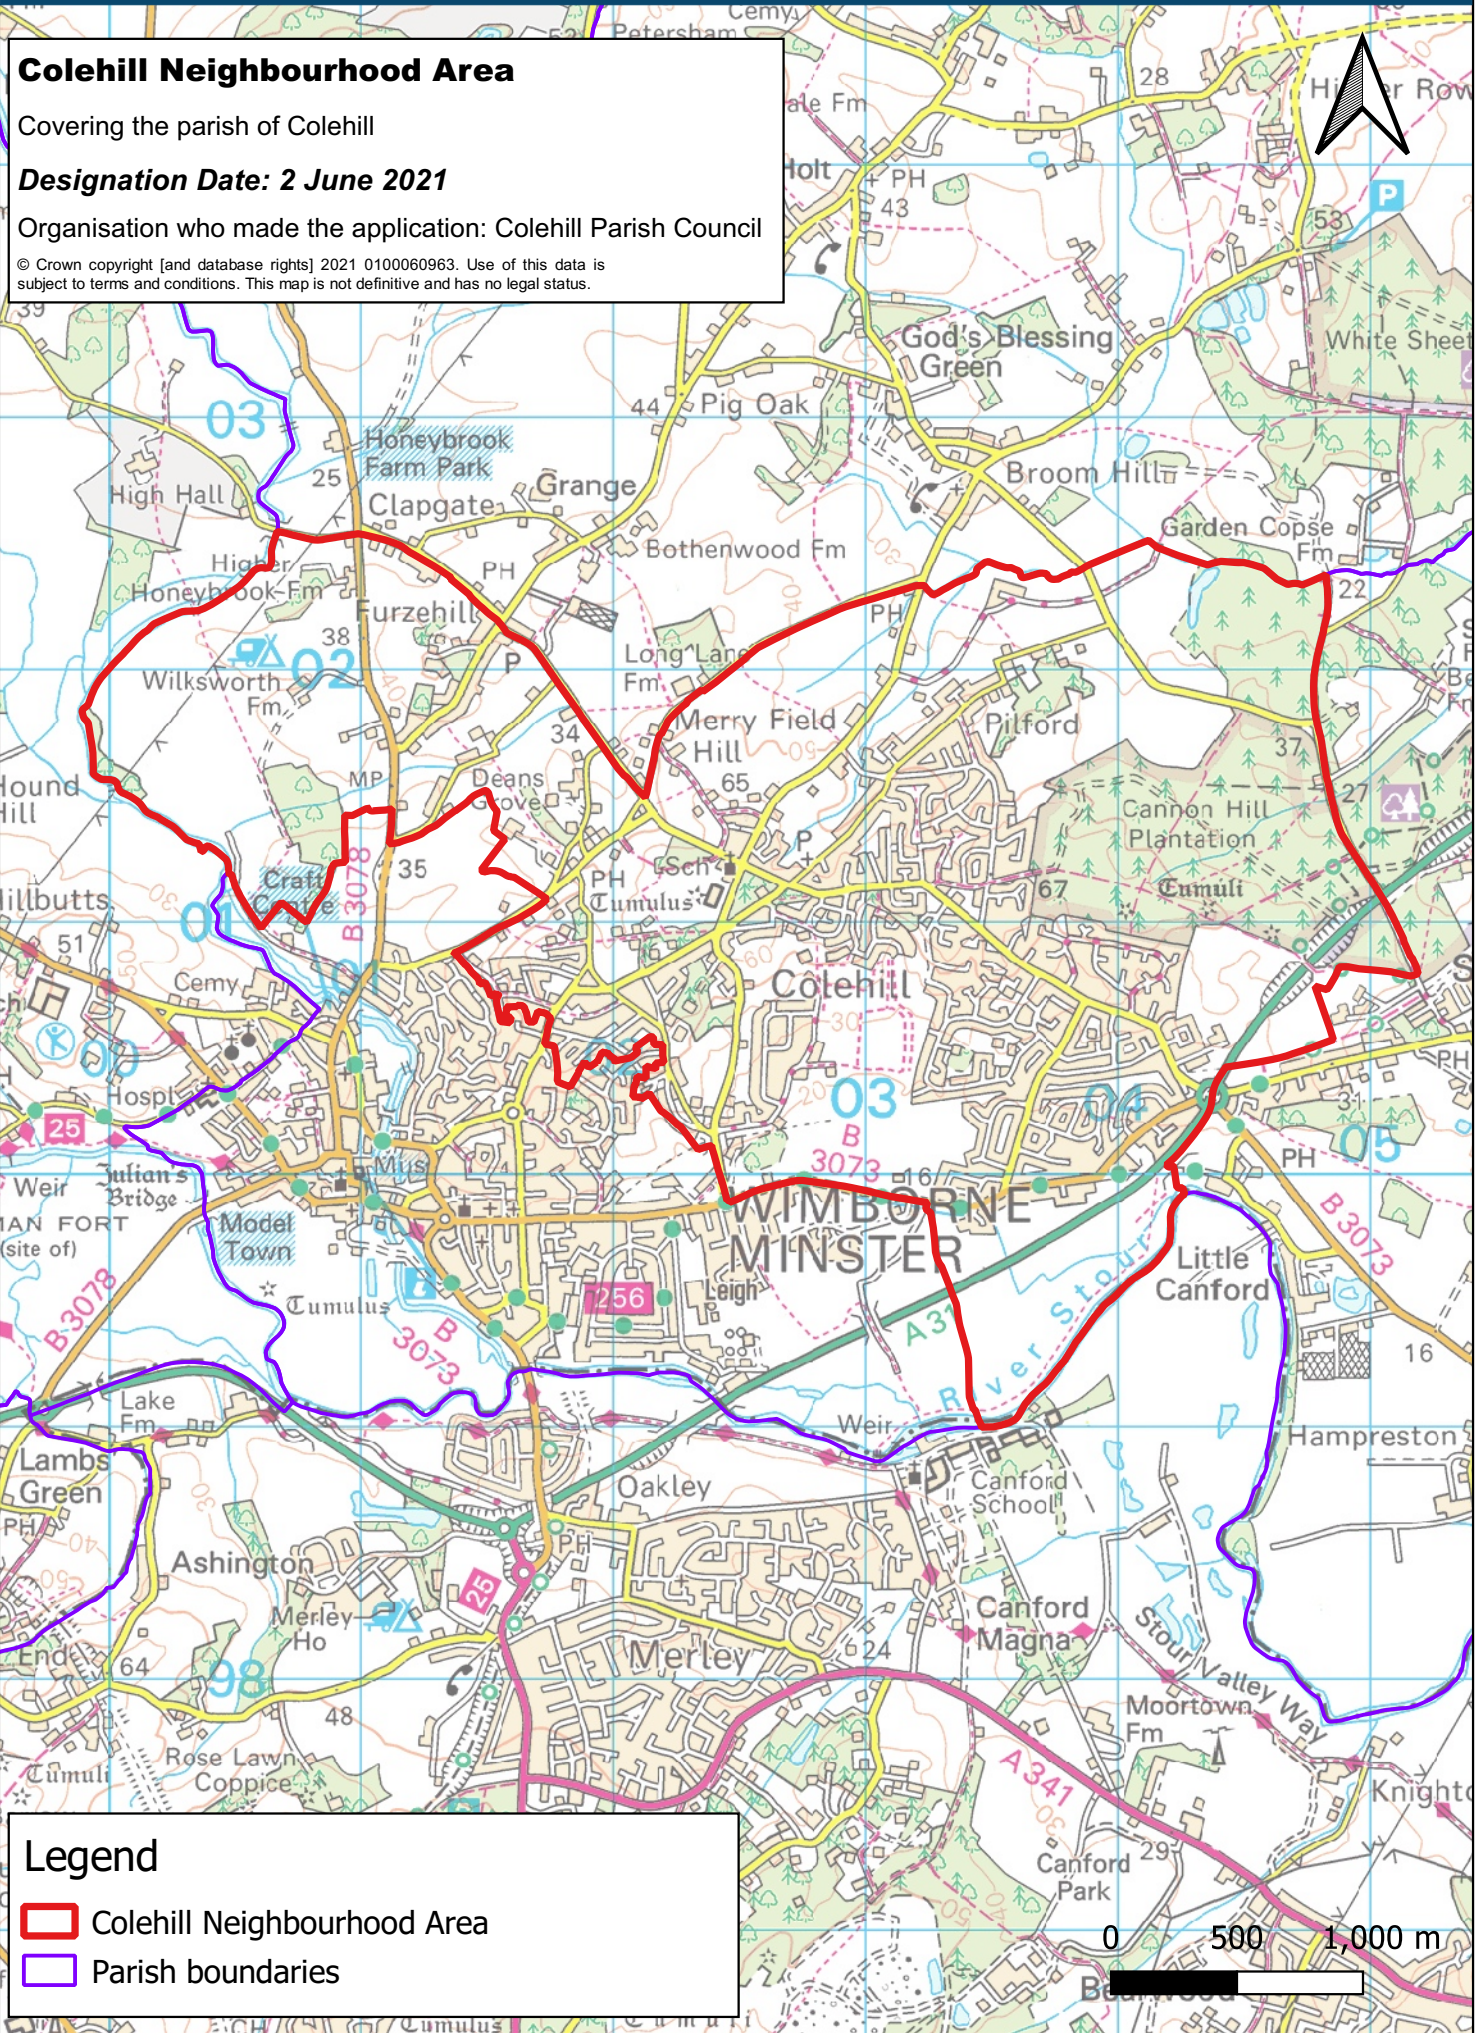

Colehill Neighbourhood Area

Covering the parish of Colehill

Designation Date: 2 June 2021

Organisation who made the application: Colehill Parish Council

© Crown copyright [and database rights] 2021 0100060963. Use of this data is subject to terms and conditions. This map is not definitive and has no legal status.

Legend

-  Colehill Neighbourhood Area
-  Parish boundaries