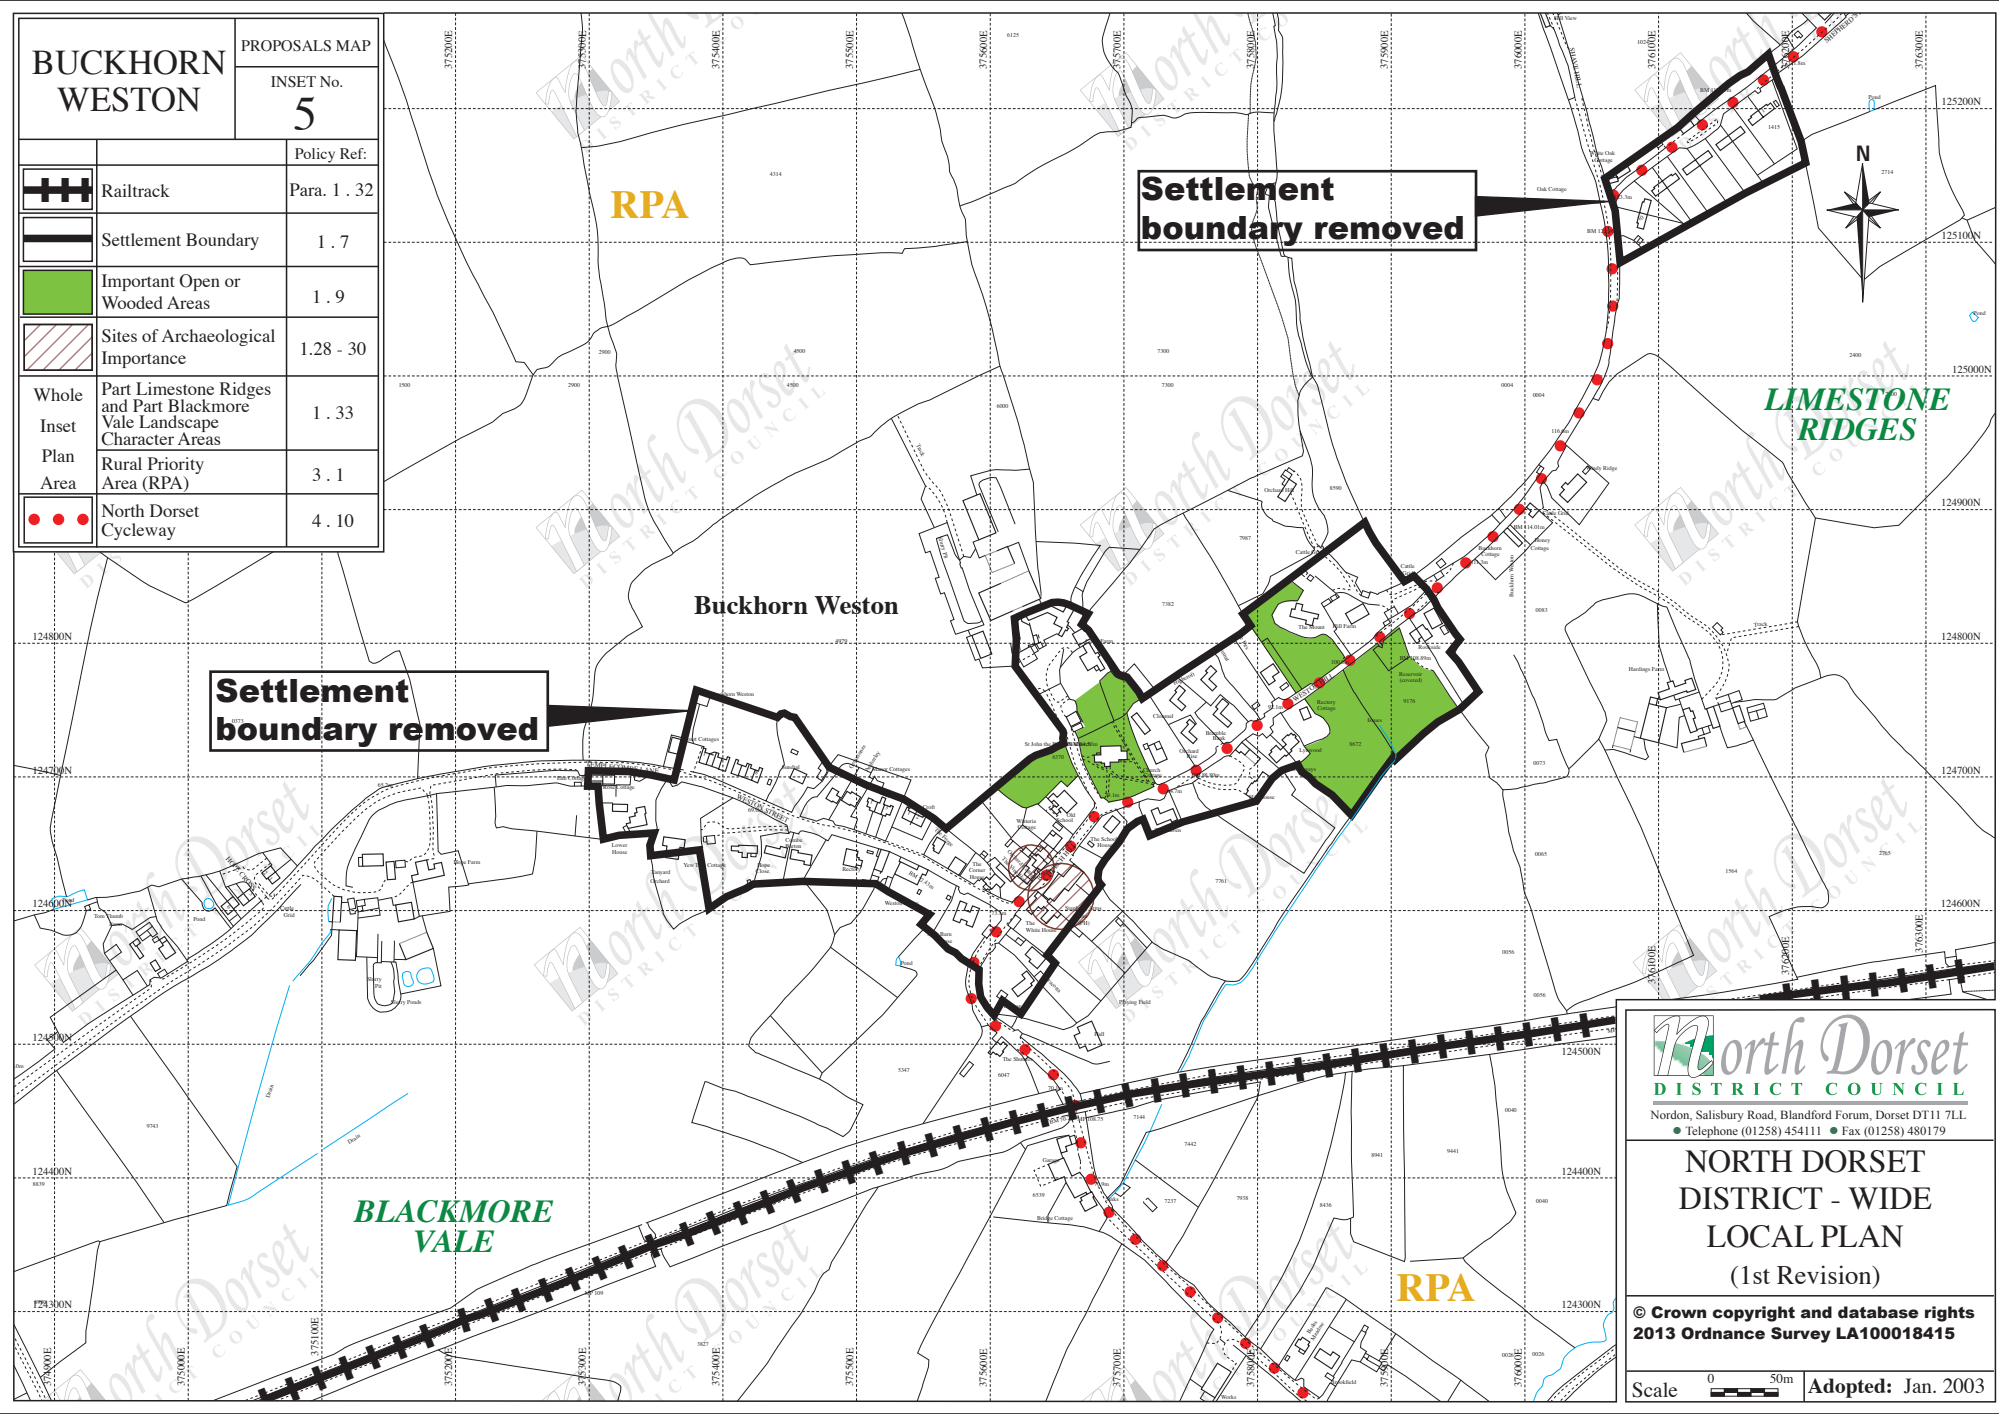

**BUCKHORN
WESTON**

PROPOSALS MAP

INSET No.
5

	Railtrack	Para. 1 . 32
	Settlement Boundary	1 . 7
	Important Open or Wooded Areas	1 . 9
	Sites of Archaeological Importance	1.28 - 30
Whole Inset Plan Area	Part Limestone Ridges and Part Blackmore Vale Landscape Character Areas	1 . 33
	Rural Priority Area (RPA)	3 . 1
	North Dorset Cycleway	4 . 10

Scale  0 50m **Adopted: Jan. 2003**