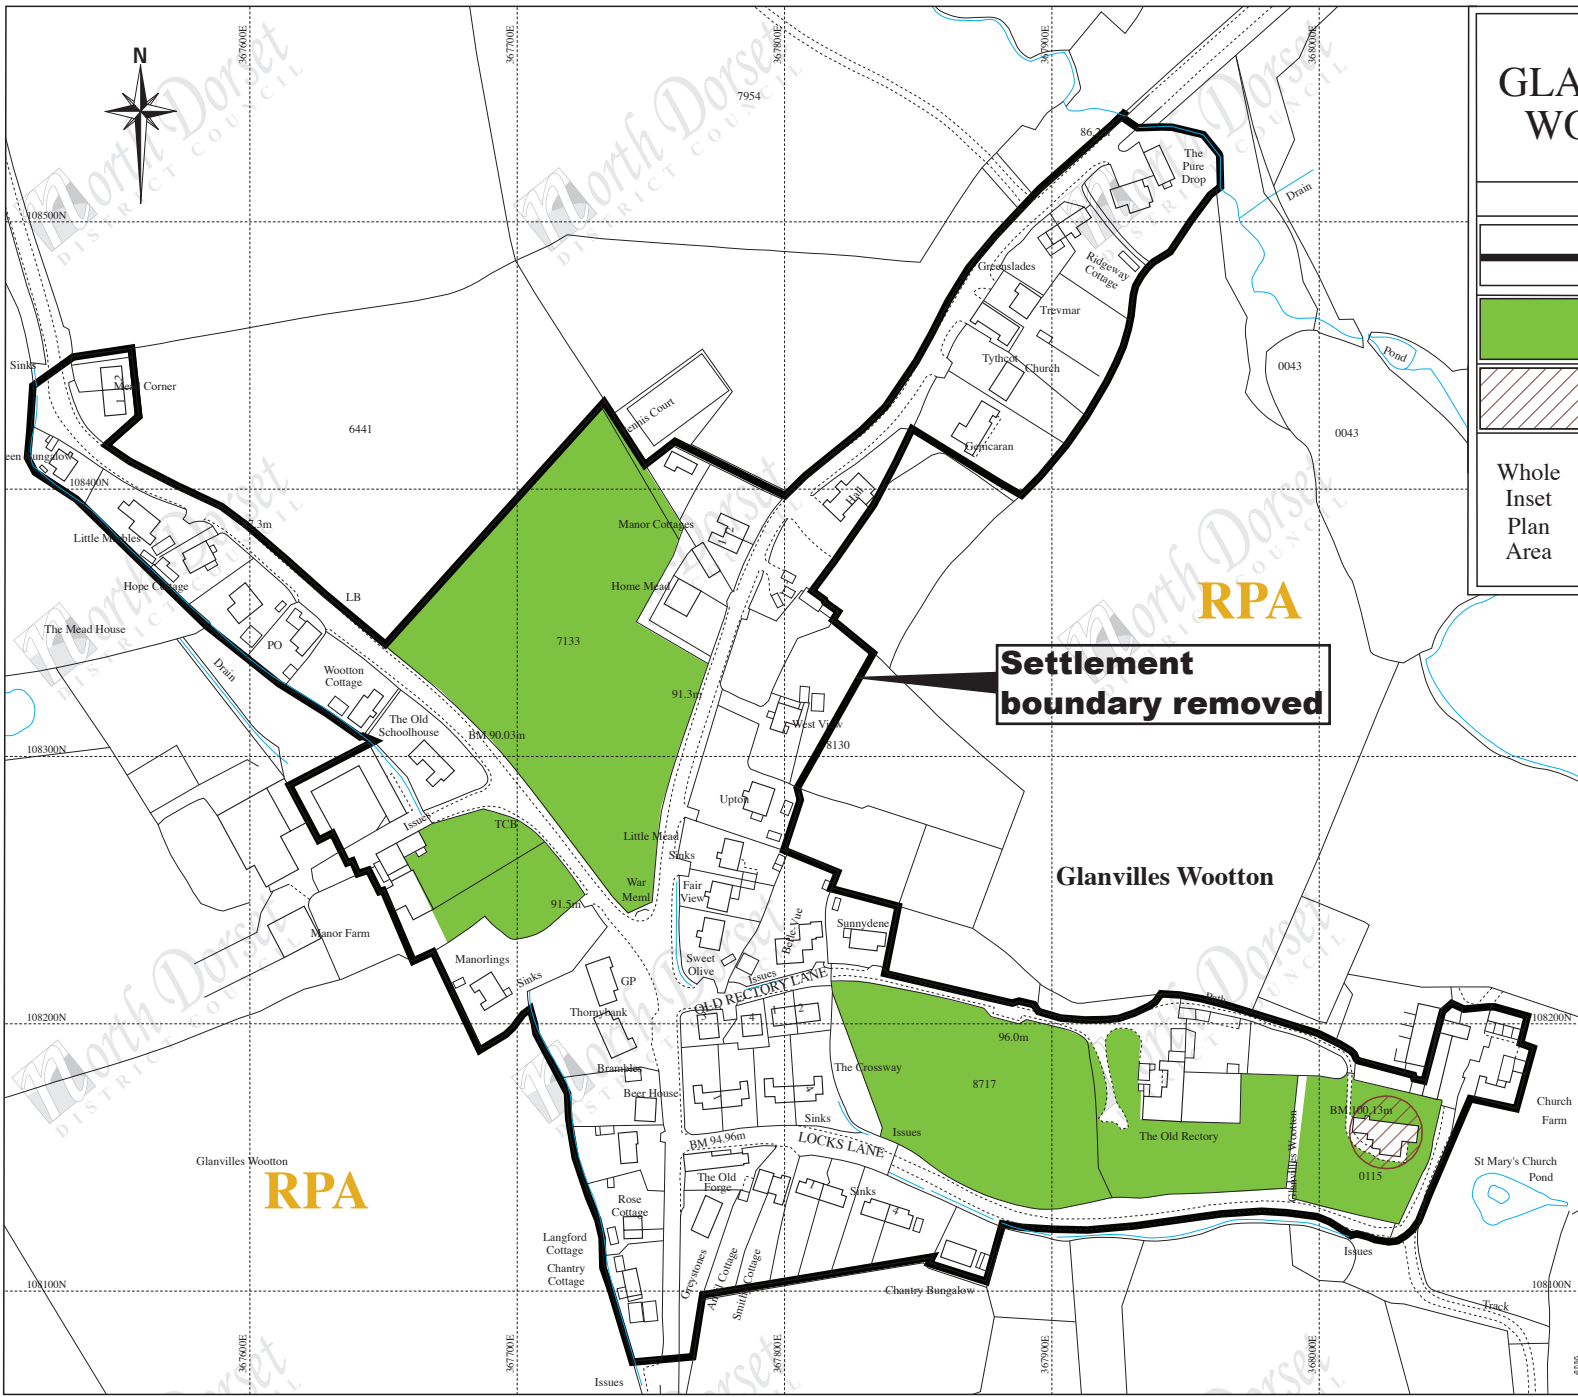

GLANVILLES WOOTTON

PROPOSALS MAP

INSET No.

16

Policy Ref:

	Settlement Boundary	1.7
	Important Open or Wooded Areas	1.9
	Sites of Archaeological Importance	1.28 - 30
	Blackmore Vale Landscape Character Area	1.33
	Rural Priority Area (RPA)	3.1

Nordon, Salisbury Road, Blandford Forum, Dorset DT11 7LL
 Telephone (01258) 454111 Fax (01258) 480179

NORTH DORSET DISTRICT - WIDE LOCAL PLAN (1st Revision)

© Crown copyright and database rights 2013 Ordnance Survey LA100018415