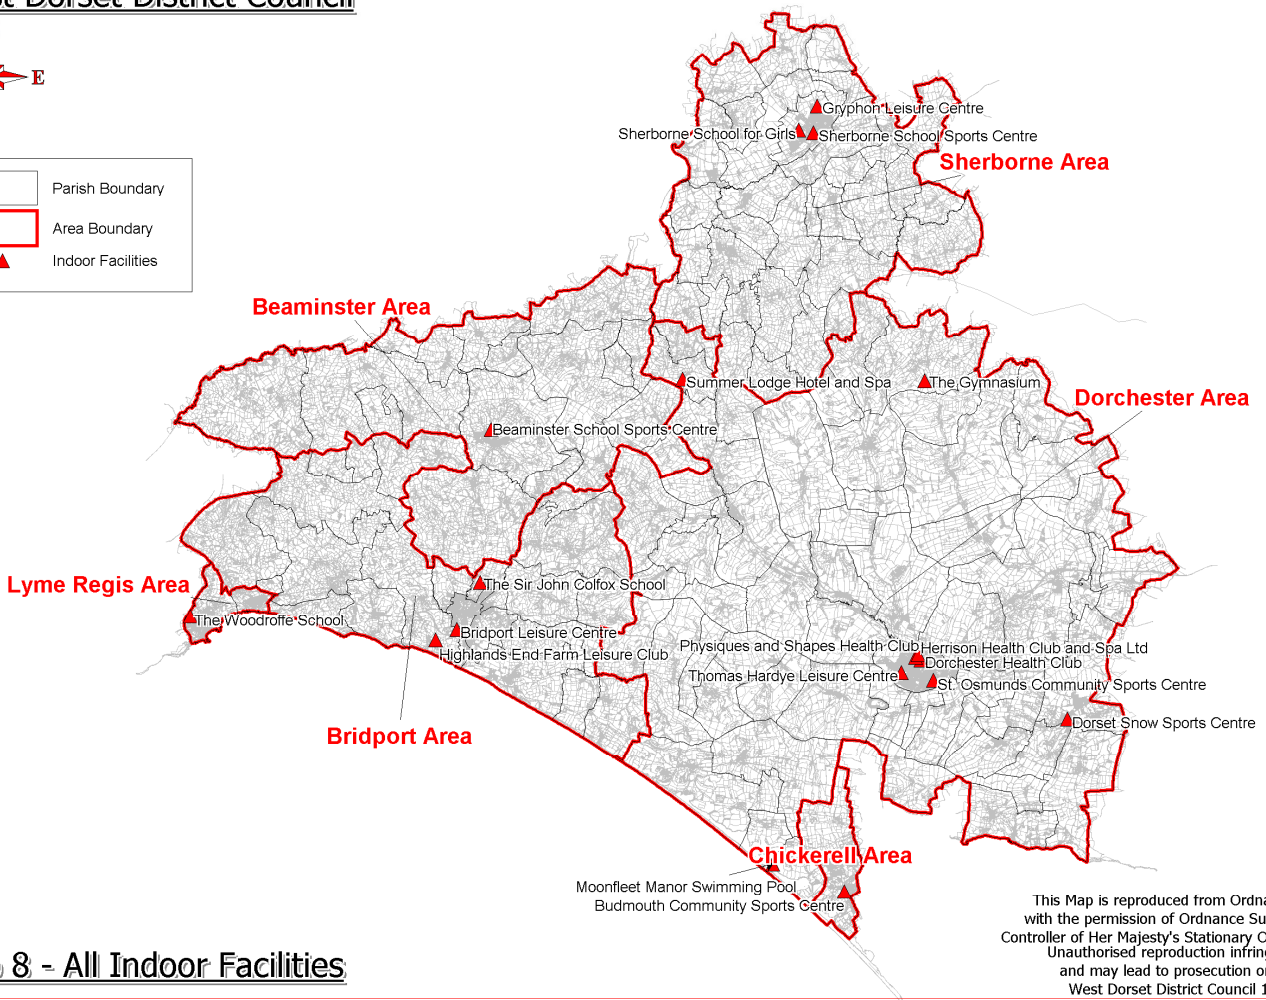

West Dorset District Council

Legend:

- Parish Boundary
- Area Boundary
- Indoor Facilities

strategic leisure
Scale: NTS
Drawn By: SRC

Map 8 - All Indoor Facilities

This Map is reproduced from Ordnance Survey Material with the permission of Ordnance Survey on behalf of the Controller of Her Majesty's Stationary Office © Crown Copyright. Unauthorised reproduction infringes Crown copyright and may lead to prosecution or civil proceedings. West Dorset District Council 100024307. 2007.