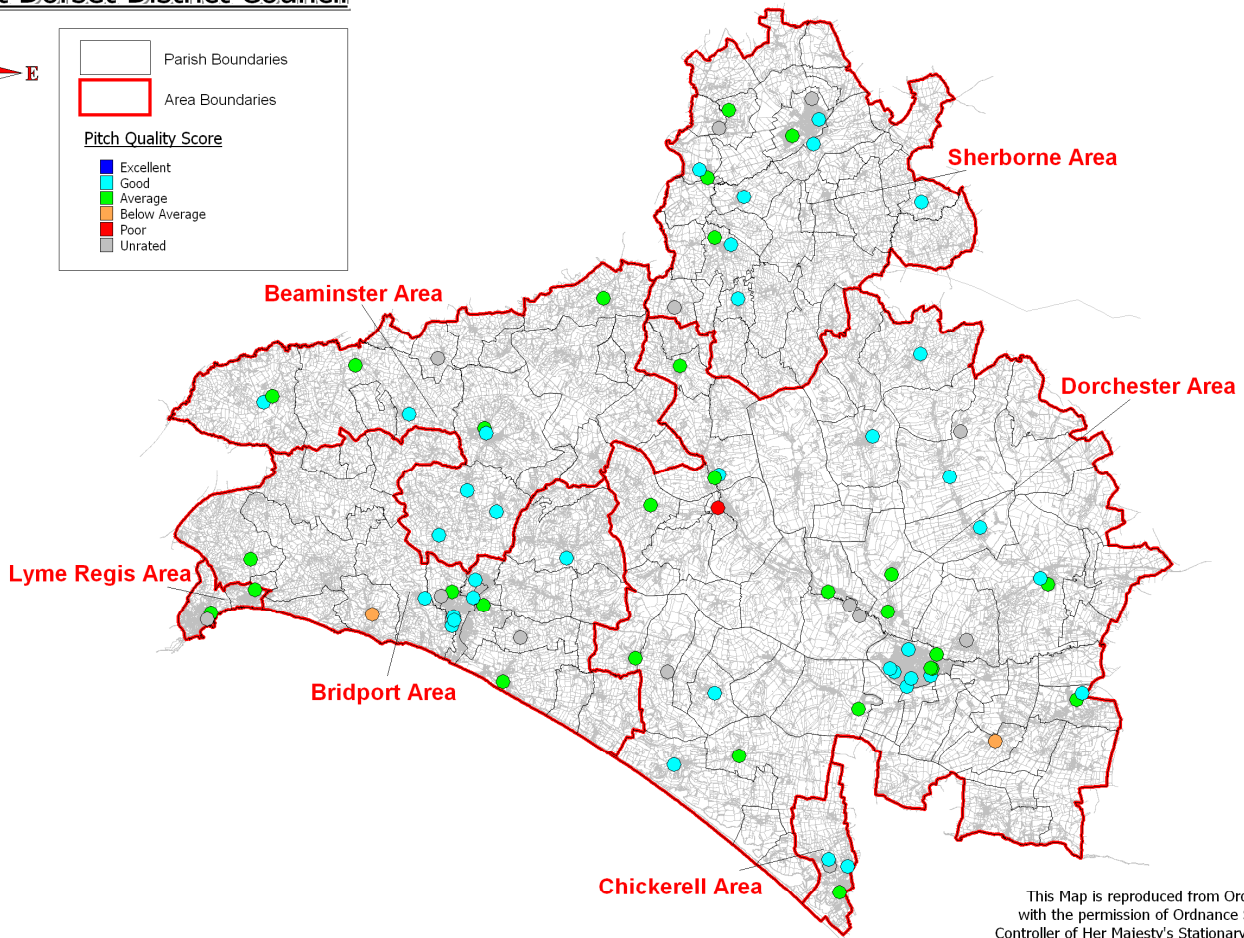

# West Dorset District Council

Parish Boundaries  
Area Boundaries

**Pitch Quality Score**

- Excellent
- Good
- Average
- Below Average
- Poor
- Unrated

  
Scale: NTS  
Drawn By: SRC

Map 3a - Grass Playing Pitches in all Typologies by Quality Score

This Map is reproduced from Ordnance Survey Material with the permission of Ordnance Survey on behalf of the Controller of Her Majesty's Stationary Office © Crown Copyright. Unauthorised reproduction infringes Crown copyright and may lead to prosecution or civil proceedings. West Dorset District Council 100024307. 2007.