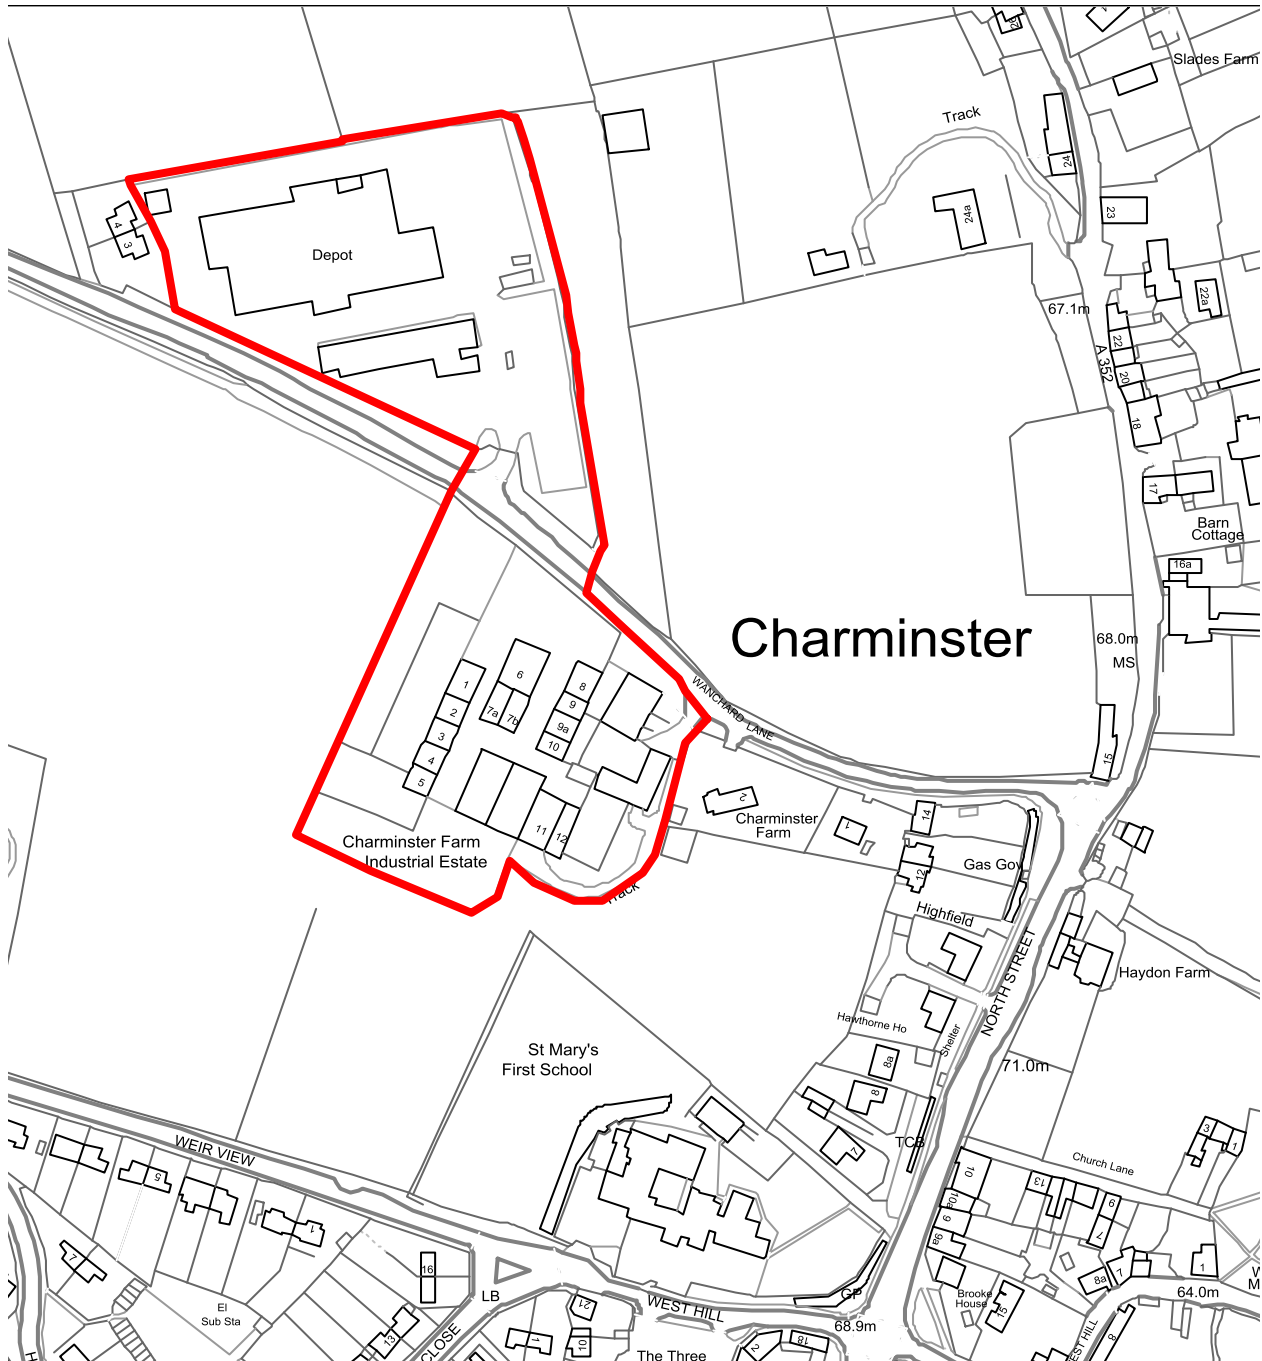

Key

 Key Employment Site

ECON2 KEY EMPLOYMENT SITE - ROMAN HILL TRADING ESTATE, BROADMAYNE

Key
——— Key Employment Site

ECON2 KEY EMPLOYMENT SITE - CHARMINSTER FARM INDUSTRIAL ESTATE/DEPOT, CHARMINSTER

Key

 Key Employment Site