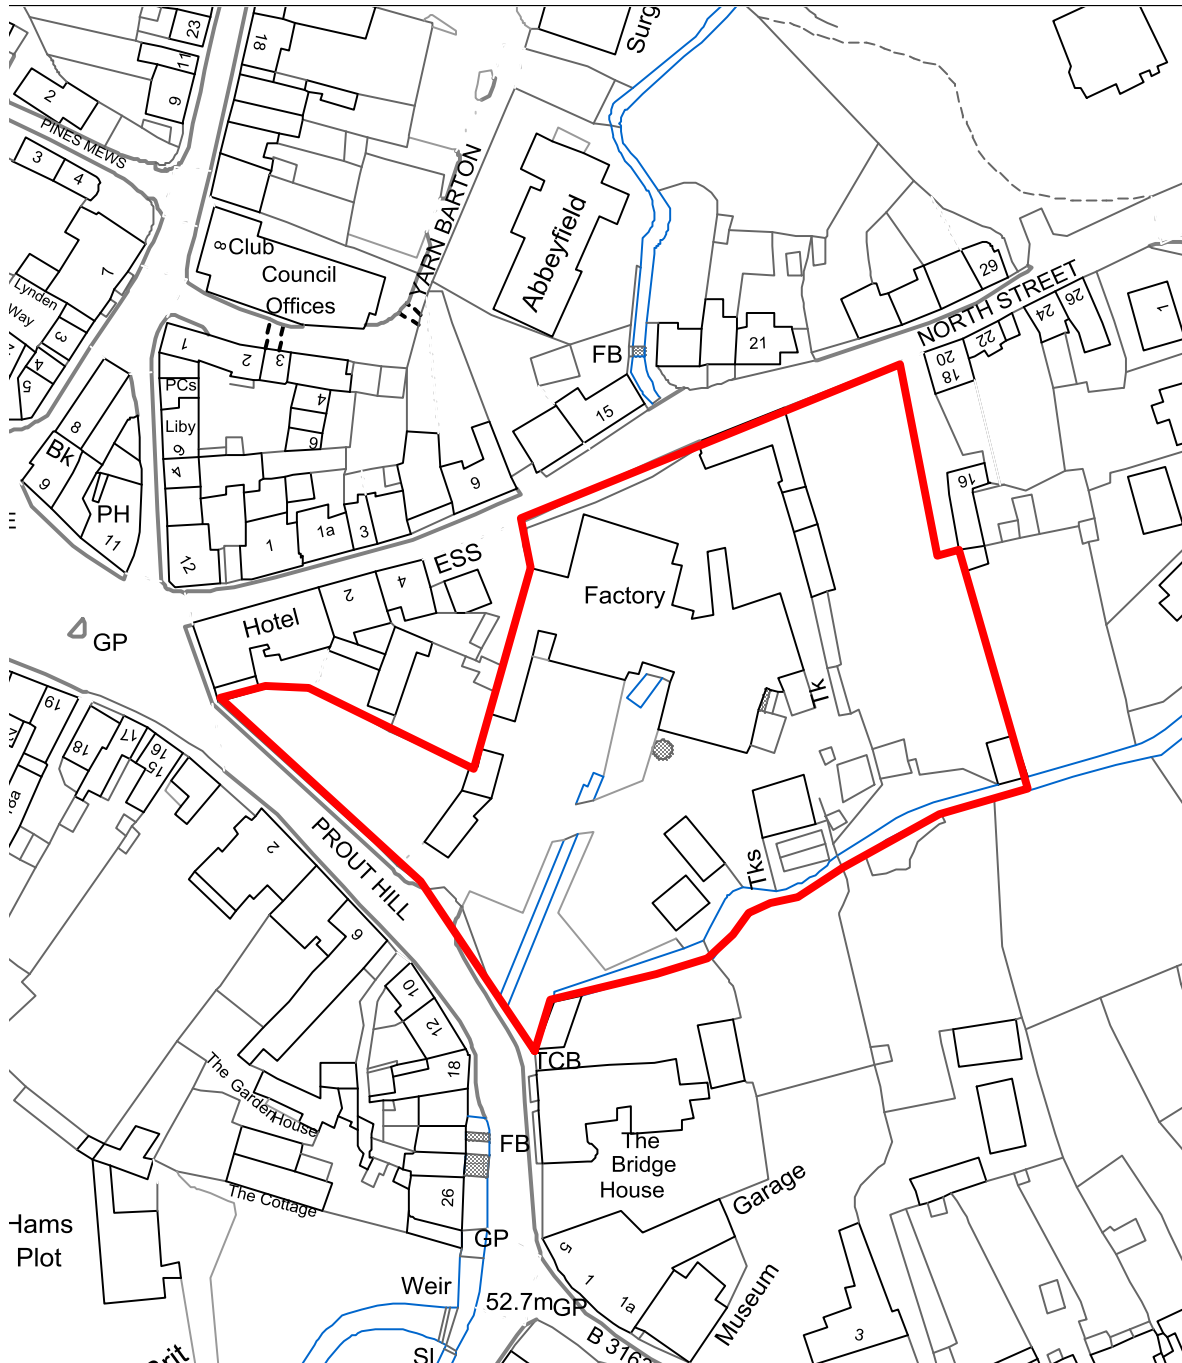

ECON2 KEY EMPLOYMENT SITE - DANISCO, BEAMINSTER

Key

 Key Employment Site

ECON2 KEY EMPLOYMENT SITE - LAND AT LANE END, BEAMINSTER

Key

 Key Employment Site

ECON2 KEY EMPLOYMENT SITE - UPLYME BUSINESS PARK AND LYME REGIS INDUSTRIAL ESTATE, LYME REGIS