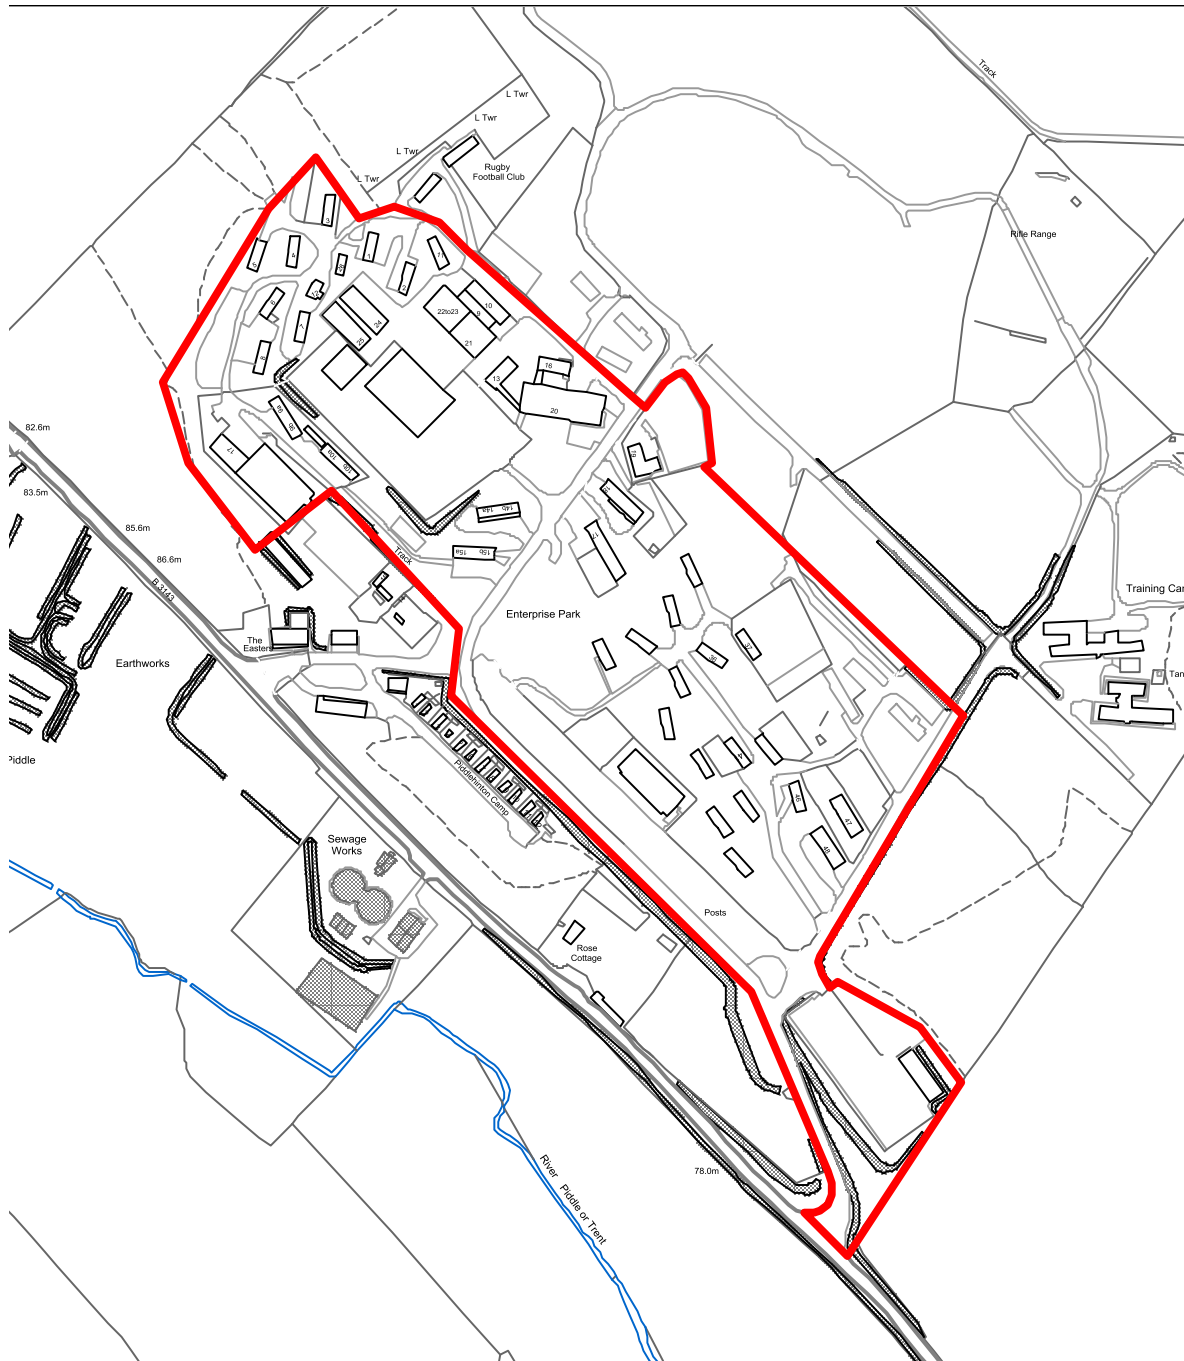

ECON2 KEY EMPLOYMENT SITE - ENTERPRISE PARK, PIDDLIHINTON

Key

Key Employment Site