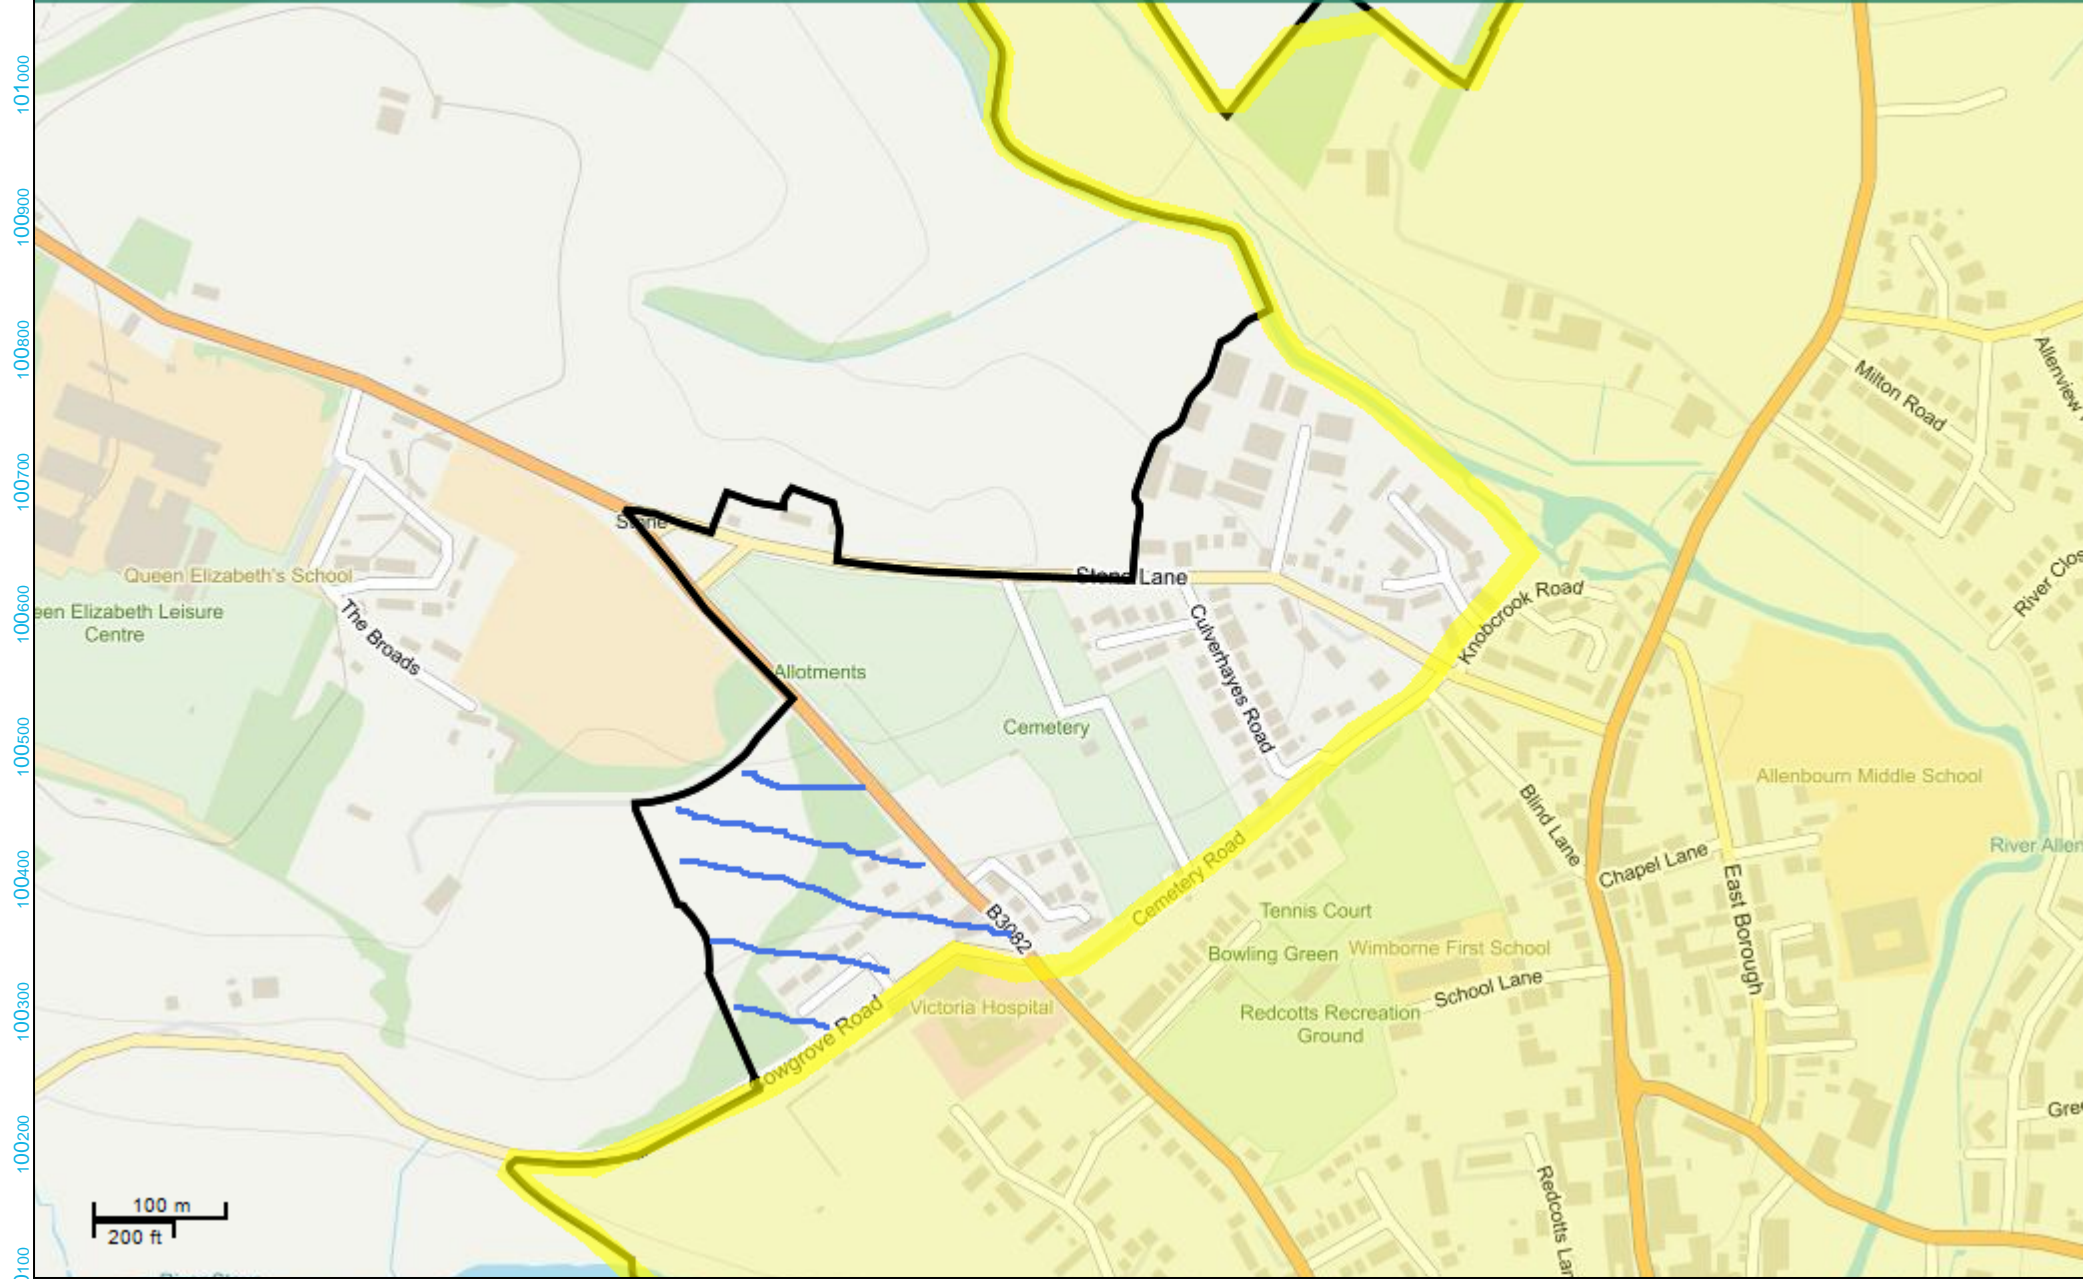

399700 399800 399900 400000 400100 400200 400300 400400 400500 400600 400700 400800 400900 401000 401100 401200

Parish and Ward Boundary

Bickham Copse

© Crown copyright [and database rights] 2021 OS LA0100060963. Use of this data is subject to terms and conditions. Contains OS data © Crown copyright and database right 2021. This map is not definitive and has no legal status.

Centre Easting: 400471.38
Centre Northing: 100626.28
Zoom: 1548.802m (16)
Date: 06/10/2021

399700 399800 399900 400000 400100 400200 400300 400400 400500 400600 400700 400800 400900 401000 401100 401200

101100
101000
100900
100800
100700
100600
100500
100400
100300
100200
100100

101100
101000
100900
100800
100700
100600
100500
100400
100300
100200
100100